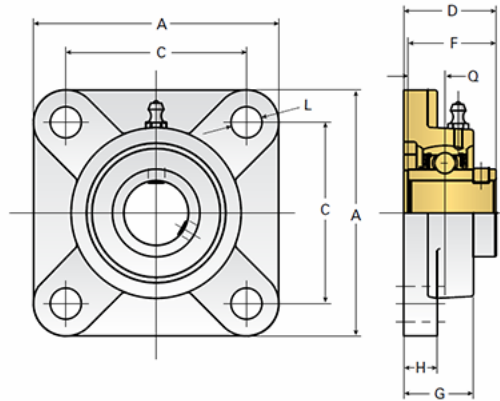

## EZCF212

Call 800-321-7800 or visit us online at [www.nookindustries.com](http://www.nookindustries.com) to configure and order your EZCF212 today!

Details	
Bore Diameter [mm]	60
Dimensions	
A [mm]	175
C [mm]	143
D [mm]	68.7
F [mm]	65.1
G [mm]	48
H [mm]	18
L [mm]	19
Q [mm]	25.4
Product Compatibility Selection	
BSJ	30/30HL-BSJ
MSJ	-
SS-MSJ	-
EM-BSJ	-
EM-MSJ	-
Bevel	-
Link Shafting	LJT-60