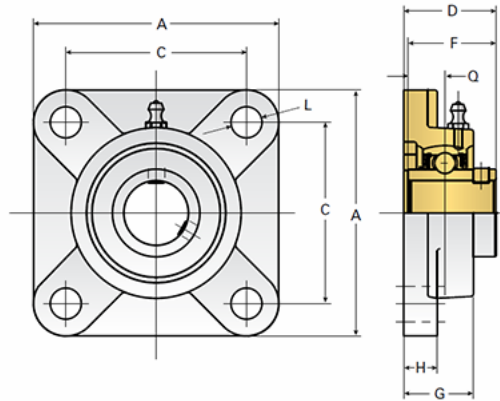

## EZCF209

Call 800-321-7800 or visit us online at [www.nookindustries.com](http://www.nookindustries.com) to configure and order your EZCF209 today!

Details	
Bore Diameter [mm]	45
Dimensions	
A [mm]	137
C [mm]	105
D [mm]	52.2
F [mm]	49.2
G [mm]	38
H [mm]	16
L [mm]	16
Q [mm]	19
Product Compatibility Selection	
BSJ	20/20HL-BSJ
MSJ	-
SS-MSJ	-
EM-BSJ	EM-20-BSJ
EM-MSJ	EM20-MSJ
Bevel	G3
Link Shafting	-