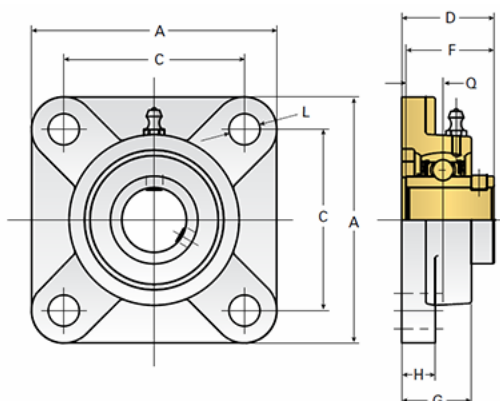

EZCF208

Call 800-321-7800 or visit us online at www.nookindustries.com to configure and order your EZCF208 today!

Details

Bore Diameter [mm] 40

Dimensions

A [mm]	130
C [mm]	102
D [mm]	51.2
F [mm]	49.2
G [mm]	36
H [mm]	15
L [mm]	16
Q [mm]	19

Product Compatibility Selection

BSJ	-
MSJ	-
SS-MSJ	-
EM-BSJ	-
EM-MSJ	-
Bevel	-
Link Shafting	LJT-40