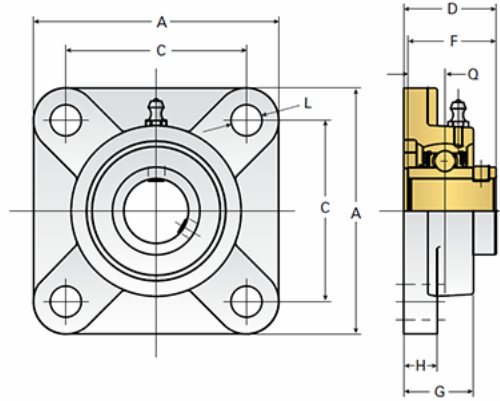

### Details

Bore Diameter [mm] 30

### Dimensions

A [mm]	108
C [mm]	83
D [mm]	40.2
F [mm]	38.1
G [mm]	31
H [mm]	13
L [mm]	12
Q [mm]	15.9