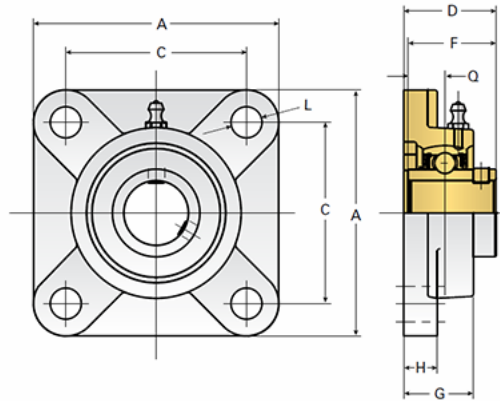

EZCF205

Call 800-321-7800 or visit us online at www.nookindustries.com to configure and order your EZCF205 today!

Details	
Bore Diameter [mm]	25
Dimensions	
A [mm]	95
C [mm]	70
D [mm]	35.7
F [mm]	34
G [mm]	27
H [mm]	13
L [mm]	12
Q [mm]	14.36
Product Compatibility Selection	
BSJ	5/5HL/10/10HL-BSJ
MSJ	-
SS-MSJ	-
EM-BSJ	EM5-BSJ
EM-MSJ	EM5-MSJ
Bevel	G2
Link Shafting	-