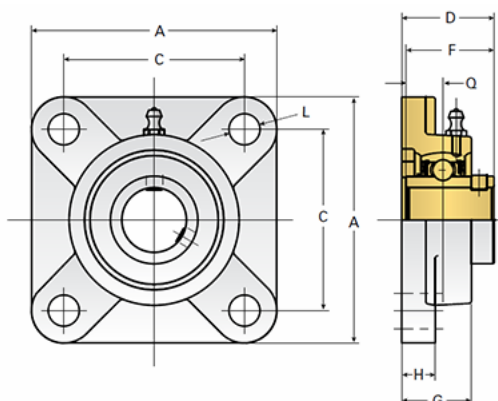

EZCF215-48

Call 800-321-7800 or visit us online at www.nookindustries.com to configure and order your EZCF215-48 today!

Details

Bore Diameter [in]	3.00
--------------------	------

Dimensions

A [mm]	200
C [mm]	159
D [mm]	78.5
F [mm]	77.8
G [mm]	56
H [mm]	22
L [mm]	19
Q [mm]	33.3

Product Compatibility Selection

BSJ	-
MSJ	35-MSJ
SS-MSJ	-
EM-BSJ	-
EM-MSJ	-
Bevel	-
Link Shafting	-