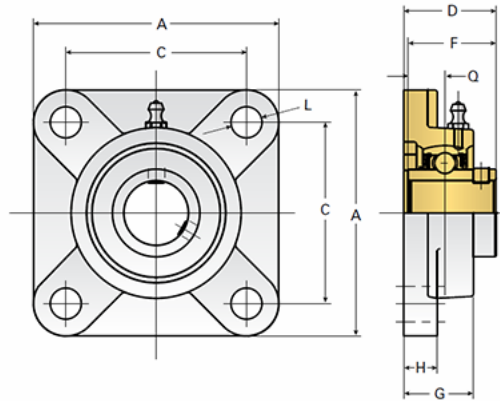

EZCF213-40

Call 800-321-7800 or visit us online at www.nookindustries.com to configure and order your EZCF213-40 today!

Details	
Bore Diameter [in]	2.50
Dimensions	
A [mm]	187
C [mm]	149
D [mm]	69.7
F [mm]	65.1
G [mm]	50
H [mm]	22
L [mm]	19
Q [mm]	25.4
Product Compatibility Selection	
BSJ	-
MSJ	30-MSJ
SS-MSJ	-
EM-BSJ	-
EM-MSJ	-
Bevel	-
Link Shafting	-