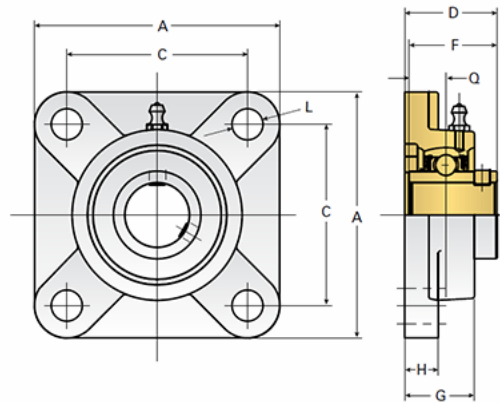

EZCF212-36

Call 800-321-7800 or visit us online at www.nookindustries.com to configure and order your EZCF212-36 today!

Details	
Bore Diameter [in]	2.25
Dimensions	
A [mm]	175
C [mm]	143
D [mm]	68.7
F [mm]	65.1
G [mm]	48
H [mm]	18
L [mm]	19
Q [mm]	25.4
Product Compatibility Selection	
BSJ	-
MSJ	-
SS-MSJ	25SS-MSJ
EM-BSJ	-
EM-MSJ	-
Bevel	-
Link Shafting	-