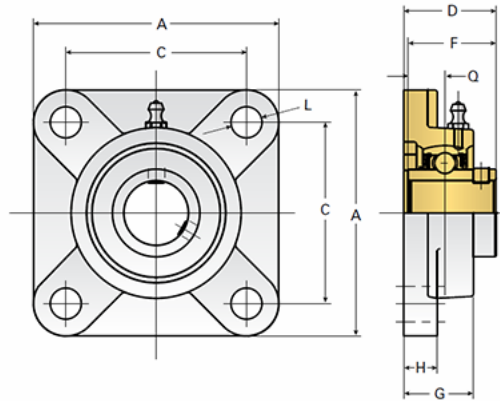

## EZCF208-24

Call 800-321-7800 or visit us online at [www.nookindustries.com](http://www.nookindustries.com) to configure and order your EZCF208-24 today!

Details	
Bore Diameter [in]	1.50
Dimensions	
A [mm]	130
C [mm]	102
D [mm]	51.2
F [mm]	49.2
G [mm]	36
H [mm]	15
L [mm]	16
Q [mm]	19
Product Compatibility Selection	
BSJ	-
MSJ	15-MSJ
SS-MSJ	15SS-MSJ
EM-BSJ	-
EM-MSJ	-
Bevel	-
Link Shafting	LJ/LJK-24