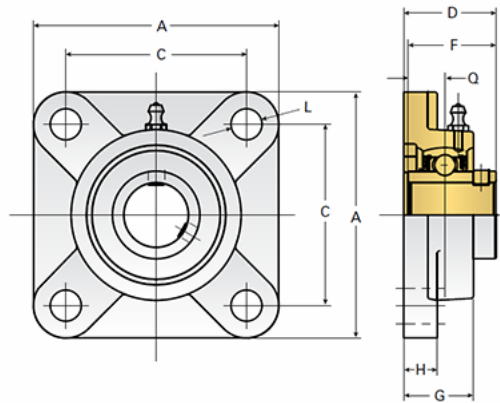

## EZCF201-8

Call 800-321-7800 or visit us online at [www.nookindustries.com](http://www.nookindustries.com) to configure and order your EZCF201-8 today!

Details	
Bore Diameter [in]	0.50
Dimensions	
A [mm]	86
C [mm]	64
D [mm]	33.3
F [mm]	31
G [mm]	25.4
H [mm]	11
L [mm]	12
Q [mm]	12.7
Product Compatibility Selection	
BSJ	-
MSJ	-
SS-MSJ	-
EM-BSJ	-
EM-MSJ	-
Bevel	-
Link Shafting	LJ/LJK-8