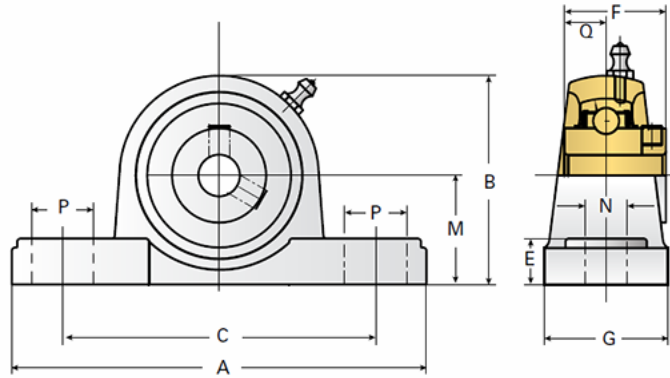

EZCP209

Call 800-321-7800 or visit us online at www.nookindustries.com to configure and order your EZCP209 today!

Details

Bore Diameter [mm] 45

Dimensions

A [mm] 54
 B [mm] 108
 C [mm] 146
 E [mm] 20
 F [mm] 49.2
 G [mm] 54
 M [mm] 54
 N [mm] 17
 P [mm] 21
 Q [mm] 19

Product Compatibility Selection

BSJ 20/20HL-BSJ
 MSJ -
 SS-MSJ -
 EM-BSJ EM-20-BSJ
 EM-MSJ EM20-MSJ
 Bevel G3
 Link Shafting -