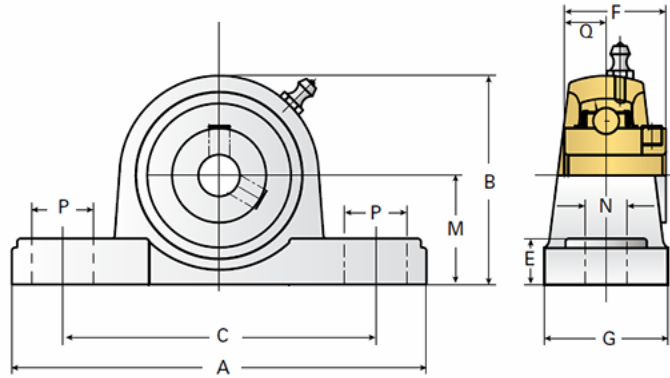

### Details

Bore Diameter [in] 2.25

### Dimensions

A [mm]	241
B [mm]	138
C [mm]	184
E [mm]	25
F [mm]	65.1
G [mm]	70
M [mm]	69.8
N [mm]	20
P [mm]	25
Q [mm]	25.4