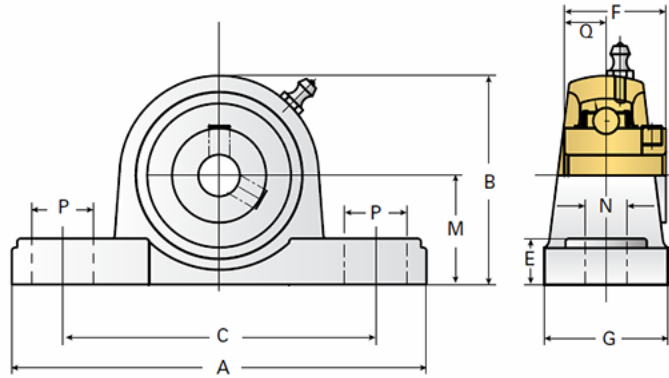

### Details

Bore Diameter [in] 1.75

### Dimensions

A [mm]	54
B [mm]	108
C [mm]	146
E [mm]	20
F [mm]	49.2
G [mm]	54
M [mm]	54
N [mm]	17
P [mm]	21
Q [mm]	19