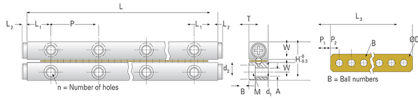

## GBV06 - 500

Call 800-321-7800 or visit us online at [www.nookindustries.com](http://www.nookindustries.com) to configure and order your GBV06 - 500 today!

Product Info	
Part Number	GBV06 - 500
Max Stroke [mm]	412
Material Specification	
Rail	SUJ2
Roller	SUJ2
Retainer	Phosphor Bronze C5191
Dimensions	
H [mm]	31
T [mm]	15
W [mm]	14
L [mm]	500
n [mm]	20
P [mm]	50
L1 [mm]	25
L2 [mm]	2
ØD [mm]	Ø6
L3 [mm]	297.6
R [mm]	33
P1 [mm]	4.8
P2 [mm]	9
A [mm]	6
M	M6
d1 [mm]	5.3
d2 [mm]	9.5
B [mm]	5.2
Performance Specifications	
Dynamic C [N]	92
Static C0 [N]	330
Capacity Per Bearing [N]	110
Weight	
Per Rail [g]	1417