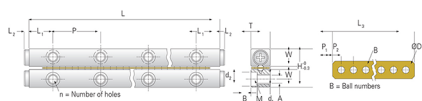

GBV06 - 150

Call 800-321-7800 or visit us online at www.nookindustries.com to configure and order your GBV06 - 150 today!

Product Info

Part Number	GBV06 - 150
Max Stroke [mm]	366

Material Specification

Rail	SUJ2
Roller	SUJ2
Retainer	Phosphor Bronze C5191

Dimensions

H [mm]	31
T [mm]	15
W [mm]	14
L [mm]	450
n [mm]	18
P [mm]	50
L1 [mm]	25
L2 [mm]	2
$\varnothing D$ [mm]	$\varnothing 6$
L3 [mm]	270.6
R [mm]	30
P1 [mm]	4.8
P2 [mm]	9
A [mm]	6
M	M6
d1 [mm]	5.3
d2 [mm]	9.5
B [mm]	5.2

Performance Specifications

Dynamic C [N]	92
Static C0 [N]	330
Capacity Per Bearing [N]	110

Weight

Per Rail [g]	1275
--------------	------