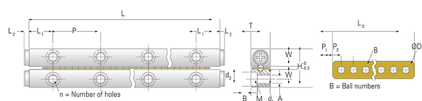

GBV04 - 240

Call 800-321-7800 or visit us online at www.nookindustries.com to configure and order your GBV04 - 240 today!

Product Info	
Part Number	GBV04 - 240
Max Stroke [mm]	192
Material Specification	
Rail	SUJ2
Roller	SUJ2
Retainer	Phosphor Bronze C5191
Dimensions	
H [mm]	22
T [mm]	11
W [mm]	10
L [mm]	240
n [mm]	12
P [mm]	40
L1 [mm]	20
L2 [mm]	2
ØD [mm]	Ø4
L3 [mm]	147.8
R [mm]	21
P1 [mm]	3.9
P2 [mm]	7
A [mm]	4.5
M	M5
d1 [mm]	4.3
d2 [mm]	7.5
B [mm]	4.1
Performance Specifications	
Dynamic C [N]	43
Static C0 [N]	148
Capacity Per Bearing [N]	49.3
Weight	
Per Rail [g]	353