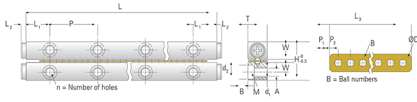

GBV04 - 160

Call 800-321-7800 or visit us online at www.nookindustries.com to configure and order your GBV04 - 160 today!

Product Info	
Part Number	GBV04 - 160
Max Stroke [mm]	130
Material Specification	
Rail	SUJ2
Roller	SUJ2
Retainer	Phosphor Bronze C5191
Dimensions	
H [mm]	22
T [mm]	11
W [mm]	10
L [mm]	160
n [mm]	8
P [mm]	40
L1 [mm]	20
L2 [mm]	2
ØD [mm]	Ø4
L3 [mm]	98.8
R [mm]	14
P1 [mm]	3.9
P2 [mm]	7
A [mm]	4.5
M	M5
d1 [mm]	4.3
d2 [mm]	7.5
B [mm]	4.1
Performance Specifications	
Dynamic C [N]	43
Static C0 [N]	148
Capacity Per Bearing [N]	49.3
Weight	
Per Rail [g]	237