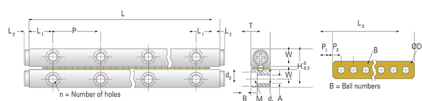

GBV01 - 40

Call 800-321-7800 or visit us online at www.nookindustries.com to configure and order your GBV01 - 40 today!

Product Info	
Part Number	GBV01 - 40
Max Stroke [mm]	29
Material Specification	
Rail	SUJ2
Roller	SUJ2
Retainer	Phosphor Bronze C5191
Dimensions	
H [mm]	8.5
T [mm]	4
W [mm]	3.9
L [mm]	40
n [mm]	8
P [mm]	10
L1 [mm]	5
L2 [mm]	1.3
ØD [mm]	Ø1.5
L3 [mm]	27.5
R [mm]	9
P1 [mm]	1.75
P2 [mm]	3
A [mm]	1.8
M	M2
d1 [mm]	1.65
d2 [mm]	3
B [mm]	1.4
Performance Specifications	
Dynamic C [N]	7.6
Static C0 [N]	21
Capacity Per Bearing [N]	7
Weight	
Per Rail [g]	8