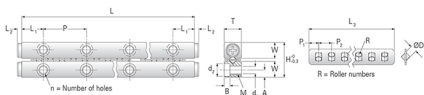

## GRV04 - 400 - S

Call 800-321-7800 or visit us online at [www.nookindustries.com](http://www.nookindustries.com) to configure and order your GRV04 - 400 - S today!

Product Info	
Part Number	GRV04 - 400 - S
Max Stroke [mm]	330
Material Specification	
Rail	SUS440C + Ni
Roller	100Cr6
Retainer	SUS304
Dimensions	
H [mm]	22
T [mm]	11
W [mm]	10
L [mm]	400
n [mm]	20
P [mm]	40
L1 [mm]	20
L2 [mm]	1
ØD [mm]	4
L3 [mm]	239.6
R [mm]	34
P1 [mm]	4.3
P2 [mm]	7
A [mm]	4.5
M	M5
d1 [mm]	4.3
d2 [mm]	7.5
B [mm]	4.1
Performance Specifications	
Dynamic C [N]	1230
Static C0 [N]	1170
Capacity Per Bearing [N]	390
Weight	
Per Rail [g]	631