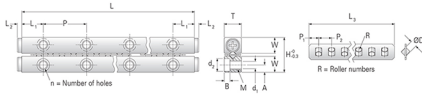

GRV04 - 120 - S

Call 800-321-7800 or visit us online at www.nookindustries.com to configure and order your GRV04 - 120 - S today!

Product Info	
Part Number	GRV04 - 120 - S
Max Stroke [mm]	92
Material Specification	
Rail	SUS440C + Ni
Roller	100Cr6
Retainer	SUS304
Dimensions	
H [mm]	22
T [mm]	11
W [mm]	10
L [mm]	120
n [mm]	6
P [mm]	40
L1 [mm]	20
L2 [mm]	1
ØD [mm]	4
L3 [mm]	78.6
R [mm]	11
P1 [mm]	4.3
P2 [mm]	7
A [mm]	4.5
M	M5
d1 [mm]	4.3
d2 [mm]	7.5
B [mm]	4.1
Performance Specifications	
Dynamic C [N]	1230
Static C0 [N]	1170
Capacity Per Bearing [N]	390
Weight	
Per Rail [g]	193