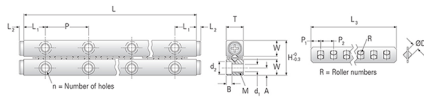

GRV12 - 600

Call 800-321-7800 or visit us online at www.nookindustries.com to configure and order your GRV12 - 600 today!

Product Info	
Part Number	GRV12 - 600
Max Stroke [mm]	492
Material Specification	
Rail	SUJ2
Roller	SUJ2
Retainer	SUS304
Dimensions	
H [mm]	58
T [mm]	28
W [mm]	26.9
L [mm]	600
n [mm]	12
P [mm]	100
L1 [mm]	50
L2 [mm]	1
ØD [mm]	12
L3 [mm]	364
R [mm]	20
P1 [mm]	11
P2 [mm]	18
A [mm]	12
M	M10
d1 [mm]	8.5
d2 [mm]	13.5
B [mm]	8.2
Performance Specifications	
Dynamic C [N]	14700
Static C0 [N]	13187
Capacity Per Bearing [N]	4396
Weight	
Per Rail [g]	6276