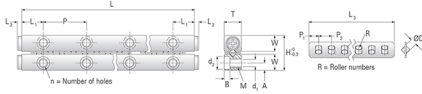

GRV06 - 200

Call 800-321-7800 or visit us online at www.nookindustries.com to configure and order your GRV06 - 200 today!

Product Info	
Part Number	GRV06 - 200
Max Stroke [mm]	154
Material Specification	
Rail	SUJ2
Roller	SUJ2
Retainer	SUS304
Dimensions	
H [mm]	31
T [mm]	15
W [mm]	14
L [mm]	200
n [mm]	8
P [mm]	50
L1 [mm]	25
L2 [mm]	1
ØD [mm]	6
L3 [mm]	127.8
R [mm]	14
P1 [mm]	5.4
P2 [mm]	9
A [mm]	6
M	M6
d1 [mm]	5.3
d2 [mm]	9.5
B [mm]	5.2
Performance Specifications	
Dynamic C [N]	2570
Static C0 [N]	2632
Capacity Per Bearing [N]	877
Weight	
Per Rail [g]	577