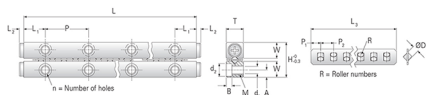

GRV04 - 440

Call 800-321-7800 or visit us online at www.nookindustries.com to configure and order your GRV04 - 440 today!

Product Info	
Part Number	GRV04 - 440
Max Stroke [mm]	354
Material Specification	
Rail	SUJ2
Roller	SUJ2
Retainer	SUS304
Dimensions	
H [mm]	22
T [mm]	11
W [mm]	10
L [mm]	440
n [mm]	22
P [mm]	40
L1 [mm]	20
L2 [mm]	1
ØD [mm]	4
L3 [mm]	267.6
R [mm]	38
P1 [mm]	4.3
P2 [mm]	7
A [mm]	4.5
M	M5
d1 [mm]	4.3
d2 [mm]	7.5
B [mm]	4.1
Performance Specifications	
Dynamic C [N]	1230
Static C0 [N]	1170
Capacity Per Bearing [N]	390
Weight	
Per Rail [g]	647