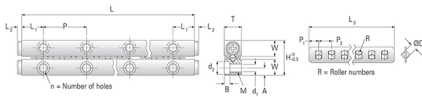

## GRV04 - 280

Call 800-321-7800 or visit us online at [www.nookindustries.com](http://www.nookindustries.com) to configure and order your GRV04 - 280 today!

Product Info	
Part Number	GRV04 - 280
Max Stroke [mm]	230
Material Specification	
Rail	SUJ2
Roller	SUJ2
Retainer	SUS304
Dimensions	
H [mm]	22
T [mm]	11
W [mm]	10
L [mm]	280
n [mm]	14
P [mm]	40
L1 [mm]	20
L2 [mm]	1
ØD [mm]	4
L3 [mm]	169.6
R [mm]	24
P1 [mm]	4.3
P2 [mm]	7
A [mm]	4.5
M	M5
d1 [mm]	4.3
d2 [mm]	7.5
B [mm]	4.1
Performance Specifications	
Dynamic C [N]	1230
Static C0 [N]	1170
Capacity Per Bearing [N]	390
Weight	
Per Rail [g]	413