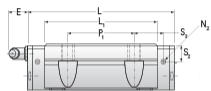

## NHRC 20 FL

Call 800-321-7800 or visit us online at [www.nookindustries.com](http://www.nookindustries.com) to configure and order your NHRC 20 FL today!

Details	
Size [mm]	20
Dimensions	
W [mm]	63
L [mm]	87.2
L1 [mm]	70.2
h2 [mm]	25
P1 [mm]	40
P2 [mm]	53
M1 [mm]	M5 Thru Bolt
M × g2	M6 × 10
T [mm]	9
N1	M3 × 7.5
N2	M3 × 5.5
N3 [O-Ring Seal]	P4
E [mm]	10
S1 [mm]	4
S2 [mm]	9.4
S3 [mm]	18.1
S4 [mm]	18.8
Forces and Torques	
Basic Load Ratings C [kN]	20.4
Basic Load Ratings C0 [kN]	38.5
Static Moment Ratings-Ma [N-m]	390.0
Static Moment Ratings-Mb [N-m]	390.0
Static Moment Ratings-Mc [N-m]	415.0
Weight	
Weight-Block [g]	504