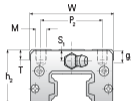

NHRC 30 ML

Call 800-321-7800 or visit us online at www.nookindustries.com to configure and order your NHRC 30 ML today!

Details

Size [mm] 30

Dimensions

W [mm] 60
 L [mm] 118
 L1 [mm] 94
 h2 [mm] 38.4
 P1 [mm] 60
 P2 [mm] 40
 M1 [mm] —
 M × g2 M8 × 12
 T [mm] 12
 N1 M6 × 8.5
 N2 M6 × 5
 N3 [O-Ring Seal] P5
 E [mm] 12
 S1 [mm] 10.5
 S2 [mm] 15
 S3 [mm] 21.7
 S4 [mm] 21.8