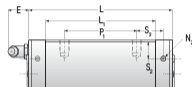

NHRC 30 ML

Call 800-321-7800 or visit us online at www.nookindustries.com to configure and order your NHRC 30 ML today!

Details

Size [mm] 30

Dimensions

W [mm] 60
 L [mm] 118
 L1 [mm] 94
 h2 [mm] 38.4
 P1 [mm] 60
 P2 [mm] 40
 M1 [mm] —
 M × g2 M8 × 12
 T [mm] 12
 N1 M6 × 8.5
 N2 M6 × 5
 N3 [O-Ring Seal] P5
 E [mm] 12
 S1 [mm] 10.5
 S2 [mm] 15
 S3 [mm] 21.7
 S4 [mm] 21.8