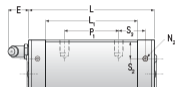

NHRC 30 MN

Call 800-321-7800 or visit us online at www.nookindustries.com to configure and order your NHRC 30 MN today!

Details

Size [mm] 30

Dimensions

W [mm]	60
L [mm]	95.5
L1 [mm]	71.5
h2 [mm]	38.4
P1 [mm]	40
P2 [mm]	40
M1 [mm]	—
M × g2	M8 x12
T [mm]	12
N1	M6 × 8.5
N2	M6 × 5
N3 [O-Ring Seal]	P5
E [mm]	12
S1 [mm]	10.5
S2 [mm]	15
S3 [mm]	20.8
S4 [mm]	20.5