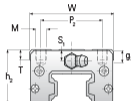

NHRC 30 MN

Call 800-321-7800 or visit us online at www.nookindustries.com to configure and order your NHRC 30 MN today!

Details

Size [mm] 30

Dimensions

W [mm]	60
L [mm]	95.5
L1 [mm]	71.5
h2 [mm]	38.4
P1 [mm]	40
P2 [mm]	40
M1 [mm]	—
M × g2	M8 x12
T [mm]	12
N1	M6 × 8.5
N2	M6 × 5
N3 [O-Ring Seal]	P5
E [mm]	12
S1 [mm]	10.5
S2 [mm]	15
S3 [mm]	20.8
S4 [mm]	20.5