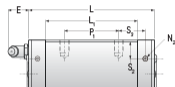

NHRC 20 MN

Call 800-321-7800 or visit us online at www.nookindustries.com to configure and order your NHRC 20 MN today!

Details

Size [mm] 20

Dimensions

W [mm]	44
L [mm]	70.2
L1 [mm]	52
h2 [mm]	24.5
P1 [mm]	36
P2 [mm]	32
M1 [mm]	—
M × g2	M5 × 8.5
T [mm]	8
N1	M3 × 7.5
N2	M3 × 5.5
N3 [O-Ring Seal]	P4
E [mm]	10
S1 [mm]	6
S2 [mm]	9.4
S3 [mm]	11
S4 [mm]	11.7