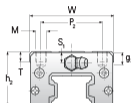

NHRC 20 MN

Call 800-321-7800 or visit us online at www.nookindustries.com to configure and order your NHRC 20 MN today!

Details

Size [mm] 20

Dimensions

W [mm]	44
L [mm]	70.2
L1 [mm]	52
h2 [mm]	24.5
P1 [mm]	36
P2 [mm]	32
M1 [mm]	—
M × g2	M5 × 8.5
T [mm]	8
N1	M3 × 7.5
N2	M3 × 5.5
N3 [O-Ring Seal]	P4
E [mm]	10
S1 [mm]	6
S2 [mm]	9.4
S3 [mm]	11
S4 [mm]	11.7