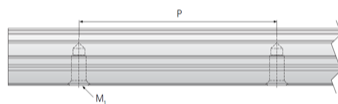

NARCU 35

Call 800-321-7800 or visit us online at www.nookindustries.com to configure and order your NARCU 35 today!

Details	
Size [mm]	35
Dimensions	
W1 [mm]	34
H1 [mm]	32
P [mm]	80
M x g3	M8 x 15
Weight	
Weights-Rail [g/m]	6790.0