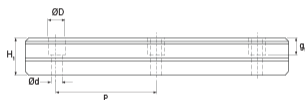

NHRC 45

Call 800-321-7800 or visit us online at www.nookindustries.com to configure and order your NHRC 45 today!

Details	
Size [mm]	45
Dimensions	
W1 [mm]	45
H1 [mm]	39
P [mm]	105
D [mm]	20
d1 [mm]	14
g1 [mm]	17
Weight	
Weights-Rail [g/m]	10530.0