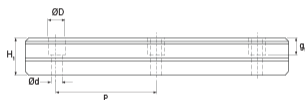

## NHRC 35

Call 800-321-7800 or visit us online at [www.nookindustries.com](http://www.nookindustries.com) to configure and order your NHRC 35 today!

<b>Details</b>	
Size [mm]	35
<b>Dimensions</b>	
W1 [mm]	34
H1 [mm]	32
P [mm]	80
D [mm]	14
d1 [mm]	9
g1 [mm]	12
<b>Weight</b>	
Weights-Rail [g/m]	6790.0