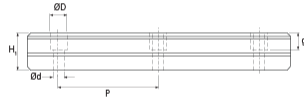

NHRC 25

Call 800-321-7800 or visit us online at www.nookindustries.com to configure and order your NHRC 25 today!

Details	
Size [mm]	25
Dimensions	
W1 [mm]	23
H1 [mm]	23
P [mm]	60
D [mm]	11
d1 [mm]	7
g1 [mm]	9
Weight	
Weights-Rail [g/m]	3020.0