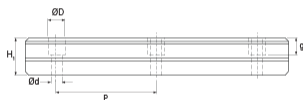

NHRC 20

Call 800-321-7800 or visit us online at www.nookindustries.com to configure and order your NHRC 20 today!

Details	
Size [mm]	20
Dimensions	
W1 [mm]	20
H1 [mm]	20
P [mm]	60
D [mm]	9.5
d1 [mm]	6
g1 [mm]	8.5
Weight	
Weights-Rail [g/m]	2280.0