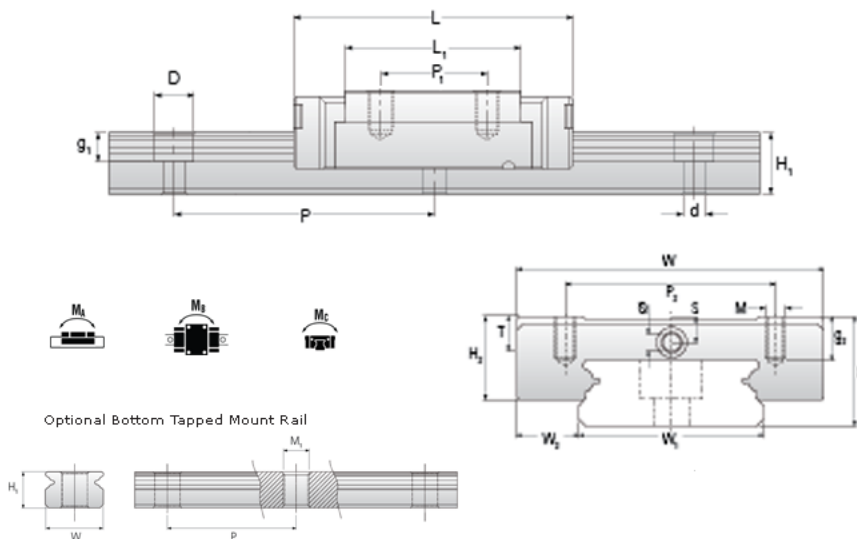

NMR 7WN SU Assembly

Call 800-321-7800 or visit us online at www.nookindustries.com to configure and order your NMR 7WN SU Assembly today!

Dimensions	
H [mm]	9
W2 [mm]	5.5
Wide Miniature Block Four Mounting Holes (Runner Block)Details	
Size [mm]	7
(Runner Block)Dimensions	
W [mm]	25
L [mm]	31.6
L1 [mm]	21.2
h2 [mm]	7.2
P1 [mm]	10
P2 [mm]	19
M × g2	M3 × 3
Ø [mm]	1.1
S [mm]	1.9
T [mm]	3.2
(Runner Block)Forces and Torques	
Basic Load Ratings C [N]	1180
Basic Load Ratings C0 [N]	2095
Static Moment Ratings-Ma [N-m]	7.3
Static Moment Ratings-Mb [N-m]	7.3
Static Moment Ratings-Mc [N-m]	15.0
(Runner Block)Weight	
Weight-Block [g]	19
Wide Miniature Rail Top Mount Single Row (Top Mount Rail)Details	
Size [mm]	7
(Top Mount Rail)Dimensions	
H [mm]	9
W1 [mm]	14
H1 [mm]	5.2
P [mm]	30
D [mm]	5
d1 [mm]	3.5
g1 [mm]	3.5
(Top Mount Rail)Weight	
Weights-Rail [g/m]	516.0
Wide Miniature Rail Bottom Tapped Mount Single Row (Bottom Mount Rail)Details	
Size [mm]	7
(Bottom Mount Rail)Dimensions	
H1 [mm]	7.5
W1 [mm]	18
P [mm]	30
M1	M4 x 0.7
(Bottom Mount Rail)Weight	
Weights-Rail [g/m]	516.0