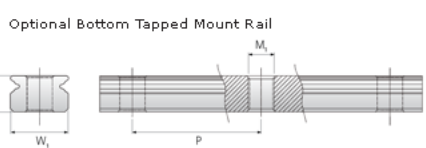

## NMR 9MN ZUE Assembly

Call 800-321-7800 or visit us online at [www.nookindustries.com](http://www.nookindustries.com) to configure and order your NMR 9MN ZUE Assembly today!

<b>Dimensions</b>	
H [mm]	10
W2 [mm]	5.5
<b>Standard Miniature Block Four Mounting Holes (Runner Block)Details</b>	
Size [mm]	9
<b>(Runner Block)Dimensions</b>	
W [mm]	20
L [mm]	31.6
L1 [mm]	20.5
h2 [mm]	8.5
P1 [mm]	10
P2 [mm]	15
M × g2	M3 × 3.0
Ø [mm]	1.3
S [mm]	2.2
T [mm]	3.3
<b>(Runner Block)Forces and Torques</b>	
Basic Load Ratings C [N]	1570
Basic Load Ratings C0 [N]	2495
Static Moment Ratings-Ma [N-m]	6.4
Static Moment Ratings-Mb [N-m]	6.4
Static Moment Ratings-Mc [N-m]	11.7
<b>(Runner Block)Weight</b>	
Weight-Block [g]	18
<b>Standard Miniature Rail Top Mount (Top Mount Rail)Details</b>	
Size [mm]	9
<b>(Top Mount Rail)Dimensions</b>	
H [mm]	10
W1 [mm]	9
H1 [mm]	5.5
P [mm]	20
D [mm]	6
d1 [mm]	3.5
g1 [mm]	3.5
<b>(Top Mount Rail)Weight</b>	
Weights-Rail [g/m]	301.0
<b>Standard Miniature Rail Bottom Tapped Mount (Bottom Mount Rail)Details</b>	
Size [mm]	9
<b>(Bottom Mount Rail)Dimensions</b>	
H1 [mm]	5.5
W1 [mm]	9
P [mm]	20
M1	M4 x 0.7
<b>(Bottom Mount Rail)Weight</b>	
Weights-Rail [g/m]	301.0