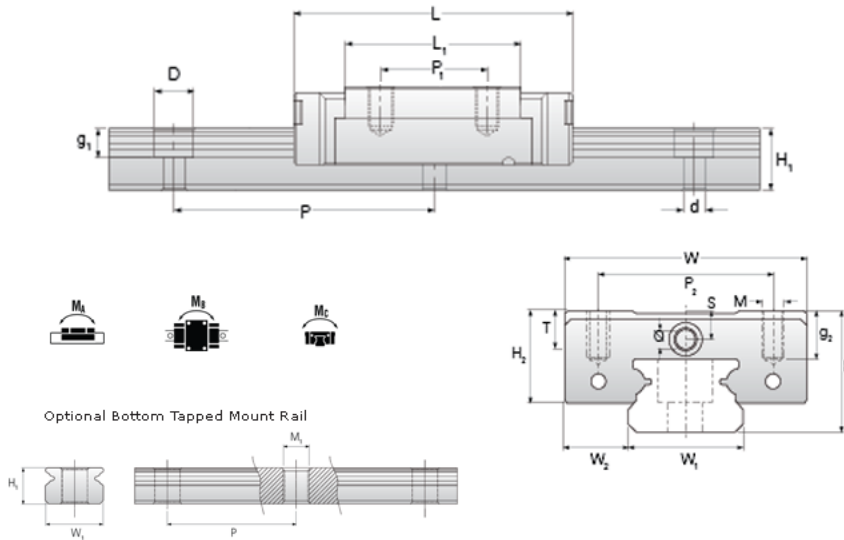

NMR 7ML SS Assembly

Call 800-321-7800 or visit us online at www.nookindustries.com to configure and order your NMR 7ML SS Assembly today!

Dimensions	
H [mm]	8
W2 [mm]	5
Standard Miniature Block Four Mounting Holes (Runner Block)Details	
Size [mm]	7
(Runner Block)Dimensions	
W [mm]	17
L [mm]	31.2
L1 [mm]	21.8
h2 [mm]	6.5
P1 [mm]	13
P2 [mm]	12
M × g2	M2 × 2.5
Ø [mm]	1.1
S [mm]	1.6
T [mm]	2.8
(Runner Block)Forces and Torques	
Basic Load Ratings C [N]	1310
Basic Load Ratings C0 [N]	2440
Static Moment Ratings-Ma [N-m]	7.7
Static Moment Ratings-Mb [N-m]	7.7
Static Moment Ratings-Mc [N-m]	9.0
(Runner Block)Weight	
Weight-Block [g]	14
Standard Miniature Rail Top Mount (Top Mount Rail)Details	
Size [mm]	7
(Top Mount Rail)Dimensions	
H [mm]	8
W1 [mm]	7
H1 [mm]	4.7
P [mm]	15
D [mm]	4.2
d1 [mm]	2.4
g1 [mm]	2.3
(Top Mount Rail)Weight	
Weights-Rail [g/m]	215.0
Standard Miniature Rail Bottom Tapped Mount (Bottom Mount Rail)Details	
Size [mm]	7
(Bottom Mount Rail)Dimensions	
H1 [mm]	4.7
W1 [mm]	7
P [mm]	15
M1	M3 x .05
(Bottom Mount Rail)Weight	
Weights-Rail [g/m]	215.0