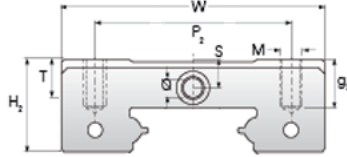

## NMR 12WL EZ

Call 800-321-7800 or visit us online at [www.nookindustries.com](http://www.nookindustries.com) to configure and order your NMR 12WL EZ today!

Details	
Size [mm]	12
Dimensions	
W [mm]	40
L [mm]	60.8
L1 [mm]	46
h2 [mm]	10.9
P1 [mm]	28
P2 [mm]	28
M × g2	M3 × 3.5
Ø [mm]	1.3
S [mm]	3.1
T [mm]	4.5
Forces and Torques	
Basic Load Ratings C [N]	4070
Basic Load Ratings C0 [N]	7800
Static Moment Ratings-Ma [N-m]	95.6
Static Moment Ratings-Mb [N-m]	56.4
Static Moment Ratings-Mc [N-m]	56.4
Weight	
Weight-Block [g]	96