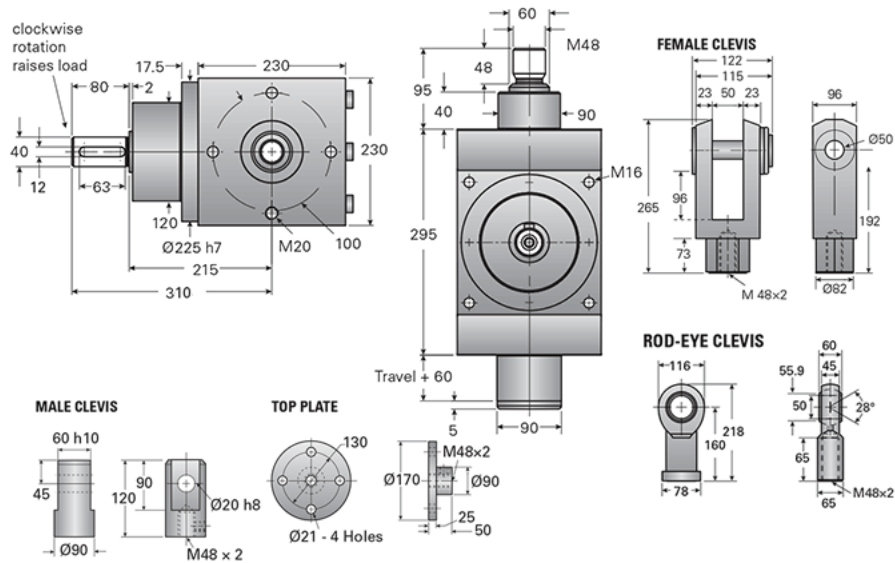

### Details

Capacity [kN]	117
Gear Ratio	3:1
Raise for One Turn of Worm [mm]	3.00
Torque to Raise 1 kN [Nm]	1.36
Tare Drag Torque [Nm]	4.30
Lifting Screw Diameter [mm]	60
Screw Lead [mm]	9
BackDrive Holding Torque [Nm]	7.73

### Performance Specifications

Maximum Input Torque [Nm]	1600
---------------------------	------

### Weight

Base 0 Travel [kg]	36.30
Per 100mm of Travel [kg]	2.12
Grease [kg]	1.00