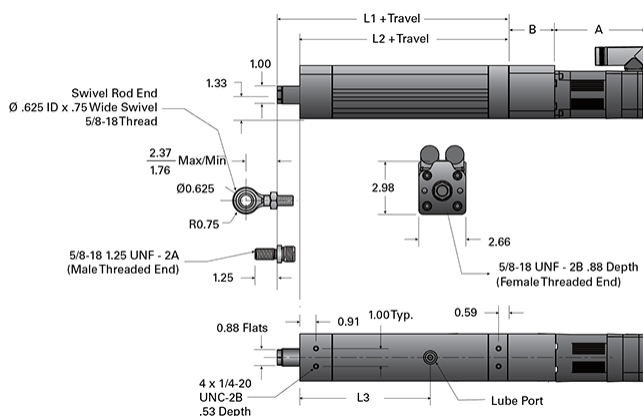

PA05-I 076-RA V

Call 800-321-7800 or visit us online at www.nookindustries.com to configure and order your PA05-I 076-RA V today!

Details

Screw	3/4-6 RA
Screw Lead [in]	0.166

Performance Specifications

Lead Accuracy +/- [in/in]	0.0036
Efficiency [%]	36
Max Capacity [lb]	1000

Dimensions

L1 + Travel [in]	9.05
L2 + Travel [in]	7.78
L3 [in]	7.34
A (w/out Reducer, No Brake) [in]	5.42
A (w/out Reducer, Brake) [in]	6.96
A (w/Reducer, No Brake) [in]	8.09
A (w/Reducer, Brake) [in]	9.62
B (w/out Reducer) [in]	2.44
B (w/Reducer) [in]	2.91