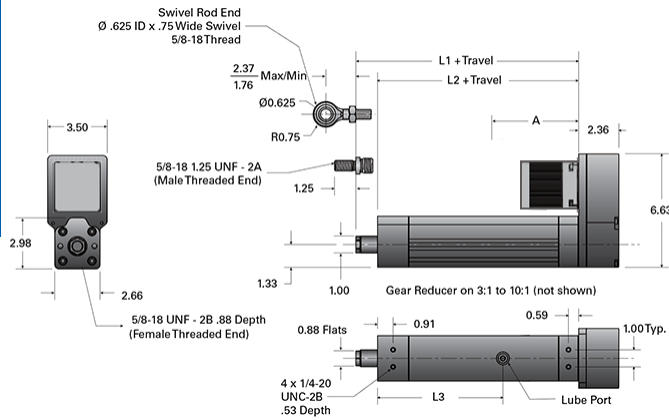

PA05-P 076-RA T

Call 800-321-7800 or visit us online at www.nookindustries.com to configure and order your PA05-P 076-RA T today!

Details	
Screw	3/4-6 RA
Screw Lead [in]	0.166
Performance Specifications	
Lead Accuracy +/- [in/in]	0.0036
Efficiency [%]	36
Max Capacity [lb]	1000
Dimensions	
L1 + Travel [in]	9.05
L2 + Travel [in]	7.78
L3 [in]	7.34
A (w/out Reducer, No Brake) [in]	T23 3.03 / T34 4.96
A (w/out Reducer, Brake) [in]	T23B 4.32 / T34B 6.44
A (w/Reducer, No Brake) [in]	T23 5.49 / T34 8.29
A (w/Reducer, Brake) [in]	T23B 6.78 / T34B 9.77