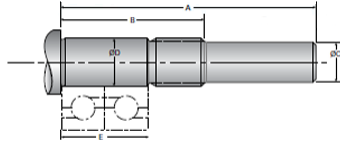

### Product Info

Nominal Bearing Journal Size

17

### Dimensions

A [mm]	86.5
B [mm]	53.0
C Maximum [MM]	15.00
C Minimum [MM]	14.97
D Maximum [mm]	17.006
D Minimum [mm]	16.995
E [mm]	36.00
Lock Nut	M17 x 1.0