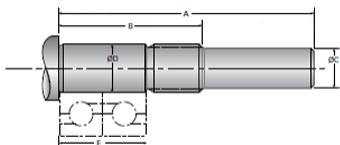

Type 6L, End Code 12

Call 800-321-7800 or visit us online at www.nookindustries.com to configure and order your Type 6L, End Code 12 today!

Product Info

Nominal Bearing Journal Size

12

Dimensions

A [mm]

54.0

B [mm]

36.0

C Maximum [MM]

10.00

C Minimum [MM]

9.98

D Maximum [mm]

12.006

D Minimum [mm]

11.995

E [mm]

22.00

Lock Nut

M12 x 1.0