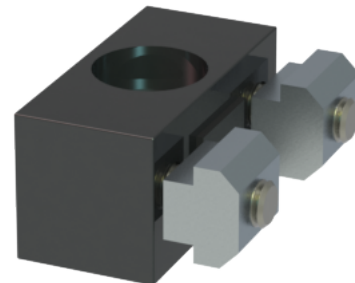

DL 120 Mounting Clamp

Call 800-321-7800 or visit us online at www.nookindustries.com to configure and order your DL 120 Mounting Clamp today!

Product Info

| | |
|----------------|--------|
| Part Number | N03001 |
| Extrusion Type | DL |

Dimensions

| | |
|--------|-----|
| A [mm] | 34 |
| B [mm] | 17 |
| C [mm] | 14 |
| D [mm] | 6 |
| E [mm] | 22 |
| F [mm] | 10 |
| G [mm] | 134 |
| H | M6 |
| K | M5 |