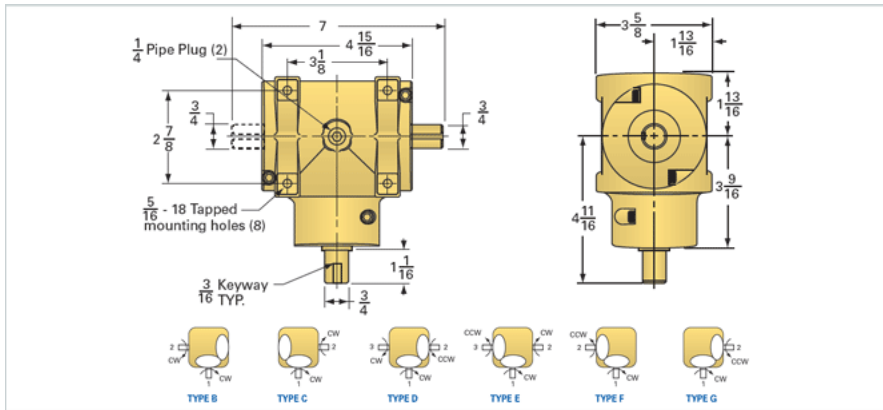

GB210S

Call 800-321-7800 or visit us online at www.nookindustries.com to configure and order your GB210S today!

Product Info

Product Code	GB210S
Gear Ratio	1:1

Performance Specifications

Rated Load RPM [rpm]	1700
Max HP for Continuous Duty [hp]	5.75
Max Torque for Continuous Duty [in-lb]	213.24
Max HP for Intermittent Duty [hp]	10.82
Max Torque for Intermittent Duty [in-lb]	401.32

Weight

Nut Weight [lb]	6.25
-----------------	------