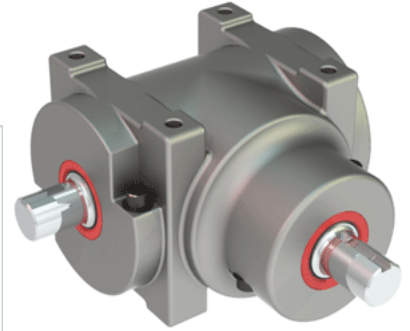

GB210S

Call 800-321-7800 or visit us online at www.nookindustries.com to configure and order your GB210S today!

Product Info

Product Code	GB210S
Gear Ratio	1:1

Performance Specifications

Rated Load RPM [rpm]	1700
Max HP for Continuous Duty [hp]	5.75
Max Torque for Continuous Duty [in-lb]	213.24
Max HP for Intermittent Duty [hp]	10.82
Max Torque for Intermittent Duty [in-lb]	401.32

Weight

Nut Weight [lb]	6.25
-----------------	------