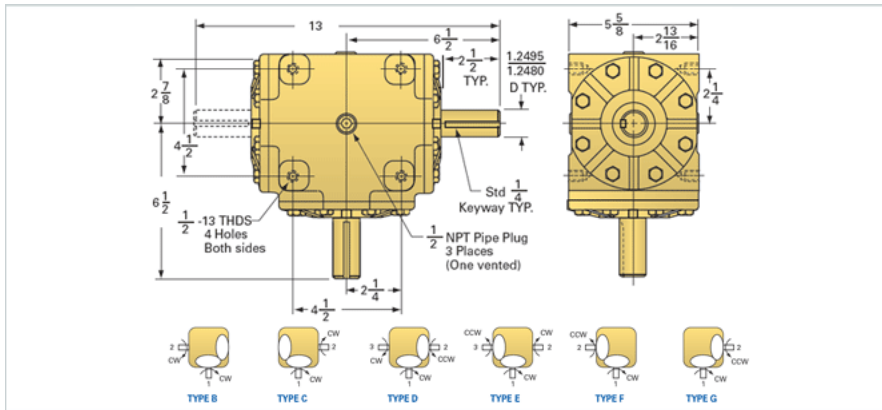

### Product Info

Product Code	GB12
Gear Ratio	1:1

### Weight

Nut Weight [lb]	39.00
-----------------	-------