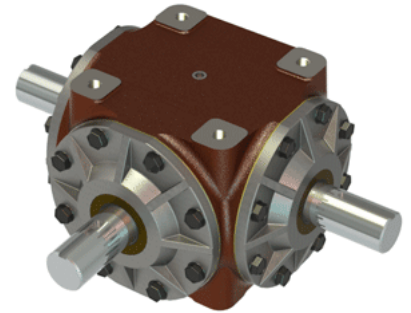

### Product Info

Product Code	GB12
Gear Ratio	1:1