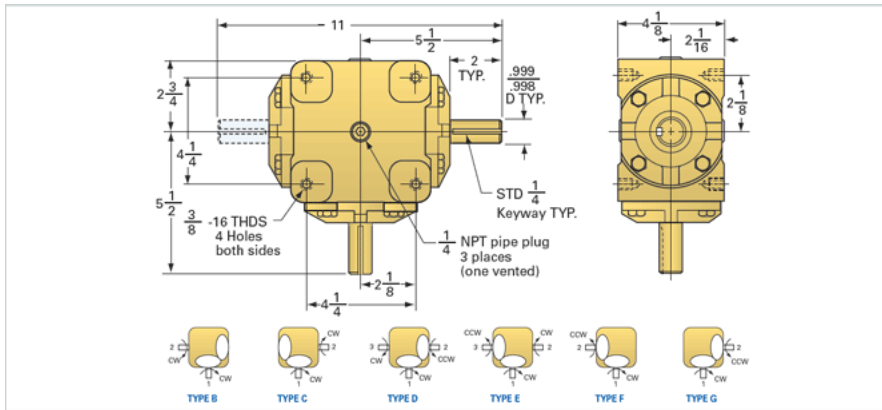

GB15

Call 800-321-7800 or visit us online at www.nookindustries.com to configure and order your GB15 today!

Product Info

Product Code	GB15
Gear Ratio	1:1

Performance Specifications

Rated Load RPM [rpm]	1700
Max HP for Continuous Duty [hp]	30.50
Max Torque for Continuous Duty [in-lb]	1131.00
Max HP for Intermittent Duty [hp]	38.33
Max Torque for Intermittent Duty [in-lb]	1421.00

Weight

Nut Weight [lb]	26.00
-----------------	-------