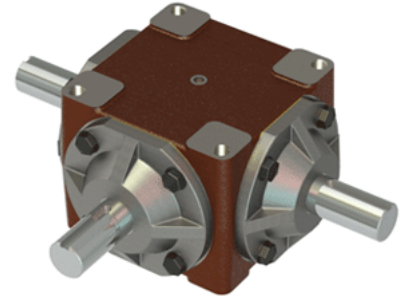

GB15

Call 800-321-7800 or visit us online at www.nookindustries.com to configure and order your GB15 today!

Product Info

Product Code	GB15
Gear Ratio	1:1

Performance Specifications

Rated Load RPM [rpm]	1700
Max HP for Continuous Duty [hp]	30.50
Max Torque for Continuous Duty [in-lb]	1131.00
Max HP for Intermittent Duty [hp]	38.33
Max Torque for Intermittent Duty [in-lb]	1421.00

Weight

Nut Weight [lb]	26.00
-----------------	-------