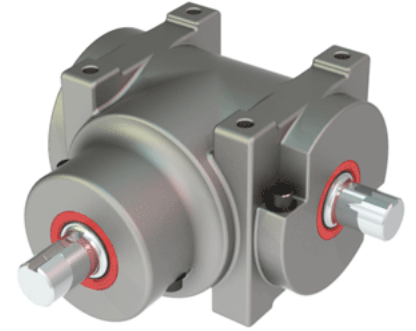

GB210

Call 800-321-7800 or visit us online at www.nookindustries.com to configure and order your GB210 today!

Product Info

Product Code	GB210
Gear Ratio	1:1

Performance Specifications

Rated Load RPM [rpm]	1700
Max HP for Continuous Duty [hp]	7.67
Max Torque for Continuous Duty [in-lb]	284.00
Max HP for Intermittent Duty [hp]	14.44
Max Torque for Intermittent Duty [in-lb]	535.00

Weight

Nut Weight [lb]	6.25
-----------------	------