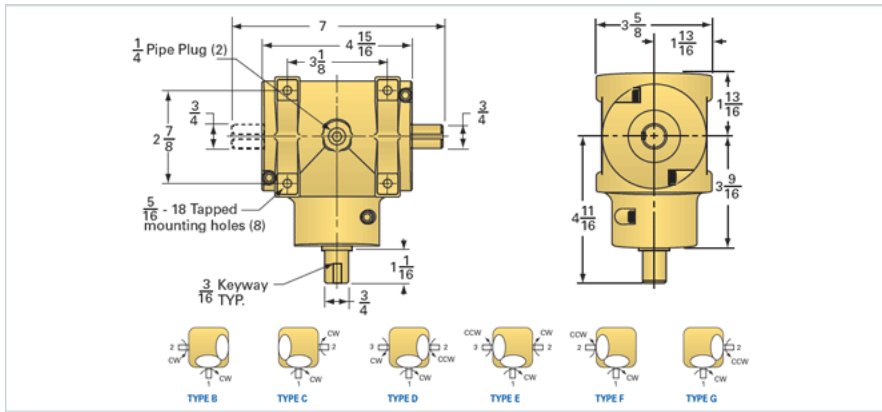

GB210

Call 800-321-7800 or visit us online at www.nookindustries.com to configure and order your GB210 today!

Product Info

Product Code	GB210
Gear Ratio	1:1

Performance Specifications

Rated Load RPM [rpm]	1700
Max HP for Continuous Duty [hp]	7.67
Max Torque for Continuous Duty [in-lb]	284.00
Max HP for Intermittent Duty [hp]	14.44
Max Torque for Intermittent Duty [in-lb]	535.00

Weight

Nut Weight [lb]	6.25
-----------------	------