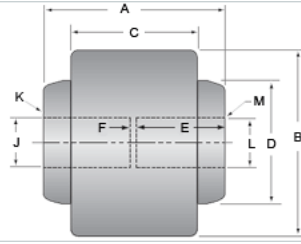

Full Flex 3/4 x 3/4

Call 800-321-7800 or visit us online at www.nookindustries.com to configure and order your Full Flex 3/4 x 3/4 today!

Product Info

Product Code

C-1800-05

Dimension

A [in]	3.13
B [in]	3.31
C [in]	2.00
D [in]	2.00
E [in]	1.50
F [in]	0.13
J [in]	0.7495/0.7490
K - Keyway [in]	3/16 × 3/32
L [in]	0.7495/0.7490
M - Keyway [in]	3/16 × 3/32