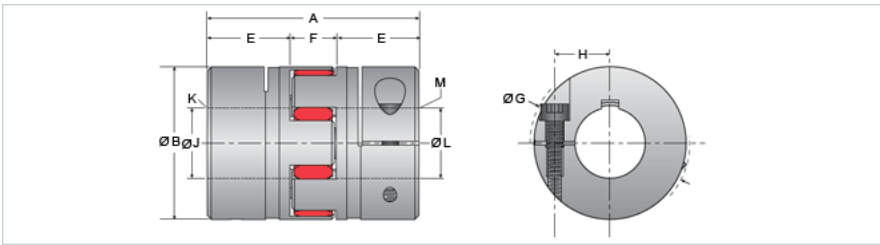

Jaw Type Seires Coupling, 1 x 1

Call 800-321-7800 or visit us online at www.nookindustries.com to configure and order your Jaw Type Seires Coupling, 1 x 1 today!

Product Info

Product Code

C-3030-02

Dimension

A [in]	3.07
B [in]	2.17
E [in]	1.18
F [in]	0.71
J [in]	1.000
K - Keyway [in]	1/4 × 1/8
L [in]	1.000
M - Keyway [in]	1/4 × 1/8

Performance Specifications

Maximum Torque Rating [in-lb] 391.0

Weight

Weight [lb] 0.62