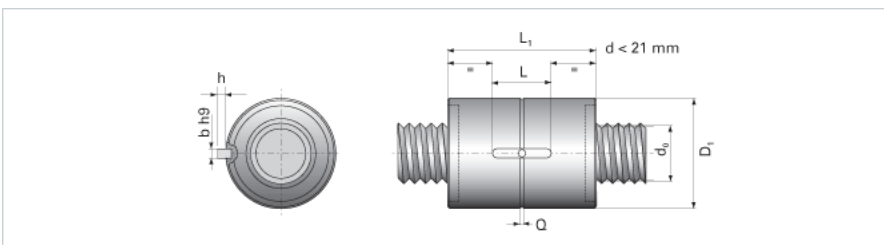

NRS B NW 100x25

Call 800-321-7800 or visit us online at www.nookindustries.com to configure and order your NRS B NW 100x25 today!

Product Info

Nominal Rod Diameter [mm] 100

Details

Lead [mm] 25

End Code for Types 1,2,3,5 [* Journals may show tracings of the thread] n/a

Dimensions

D1 [mm] 200

D7 [mm] 13

D8 [mm] 122.5

L1 [mm] 270

Keyway (L x b x h) 100x16x4

Performance Specifications

Backlash [mm] 0.07